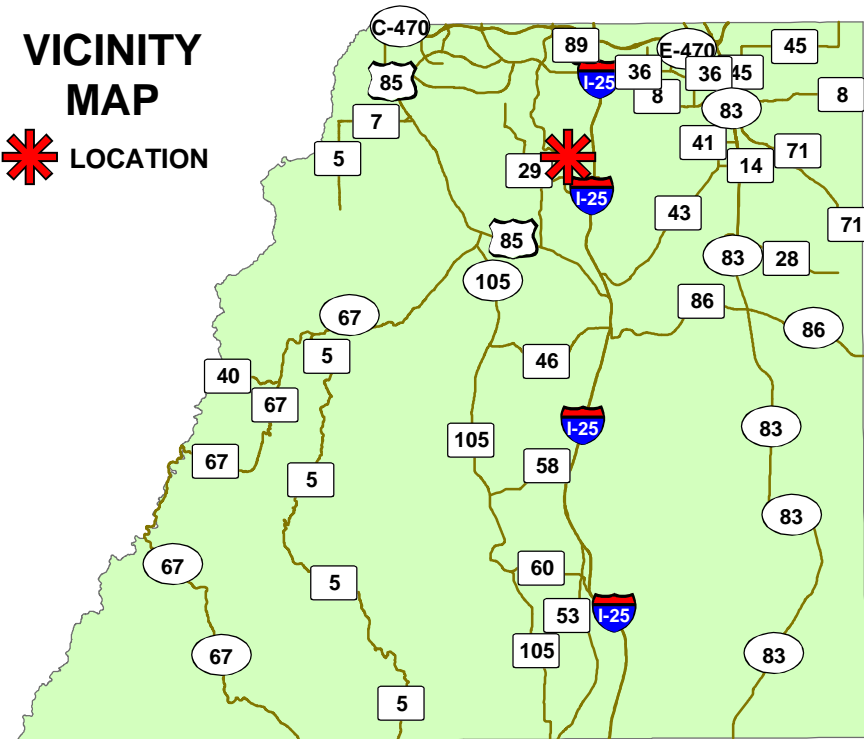

MAP #7

# DOUGLAS COUNTY ADDRESSES

## HAMLET AT CASTLE PINES NORTH

VICINITY  
MAP

 LOCATION

DOUGLAS COUNTY