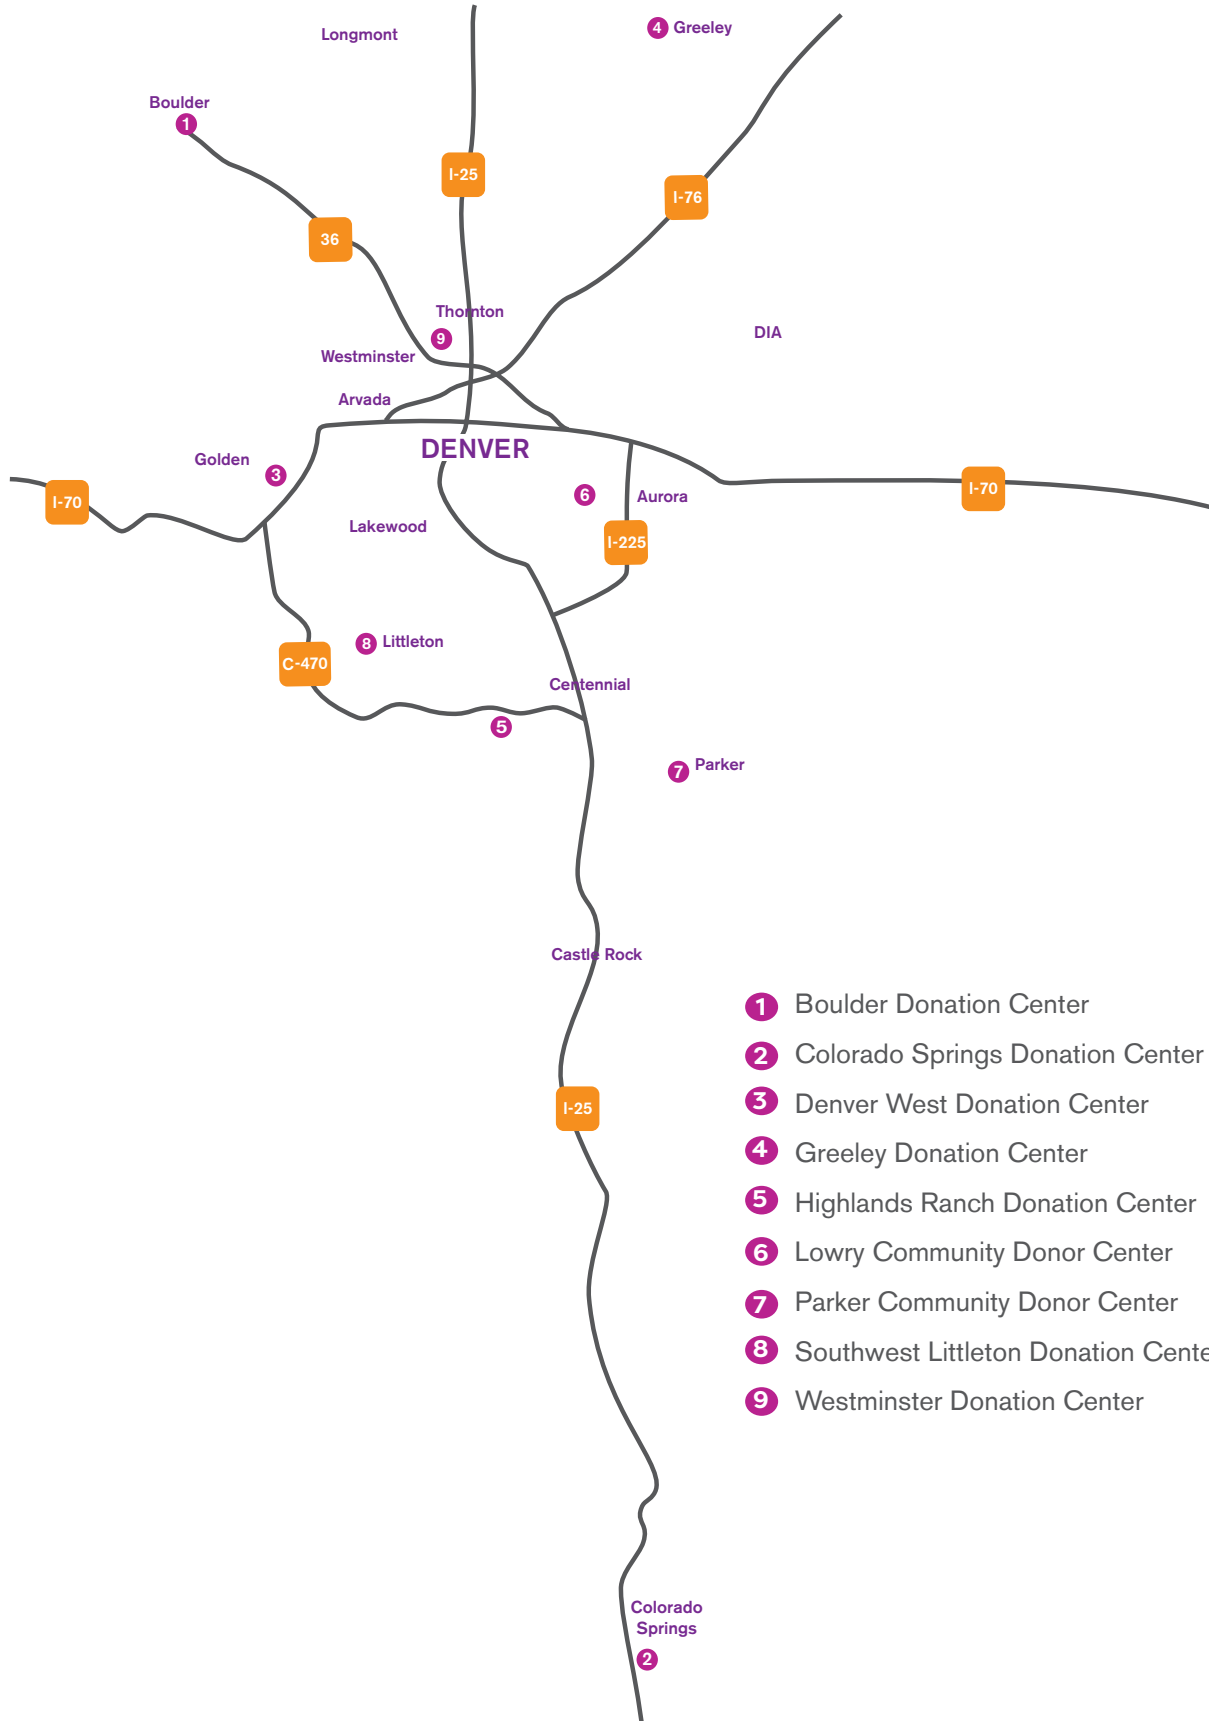

Where to Donate?

Find the closest donation location

1. Boulder Donation Center

Tebo Plaza
3113 28th St., Boulder, CO 80304
877.258.4825

1/2 block north of Valmont on the west side of 28th Street

2. Colorado Springs Donation Center

I-70 to exit 263 in Golden, north on Denver West Marriott Boulevard, right on Denver West Parkway, to Bldg. 53

4. Greeley Donation Center

1831 65th Ave., Unit 2,
Greeley, CO 80634
877.258.4825

Between U.S. 34 and Business 34, just north of West 20th Street

9. Westminster Donation Center

960 W. 124th Ave.,
Westminster, CO 80234
877.258.4825

West of I-25 on 124th Avenue and Huron Street

Mobile Blood Drives

Vitalant holds mobile blood drives across Colorado daily. Find a convenient location at vitalant.org or call 877.258.4825

For more information or to schedule a donation, call **877.258.4825** or visit us at vitalant.org
Find us @vitalant:   

vitalant 

 Find the closest donation location

- 1 Boulder Donation Center
- 2 Colorado Springs Donation Center
- 3 Denver West Donation Center
- 4 Greeley Donation Center
- 5 Highlands Ranch Donation Center
- 6 Lowry Community Donor Center
- 7 Parker Community Donor Center
- 8 Southwest Littleton Donation Center
- 9 Westminster Donation Center