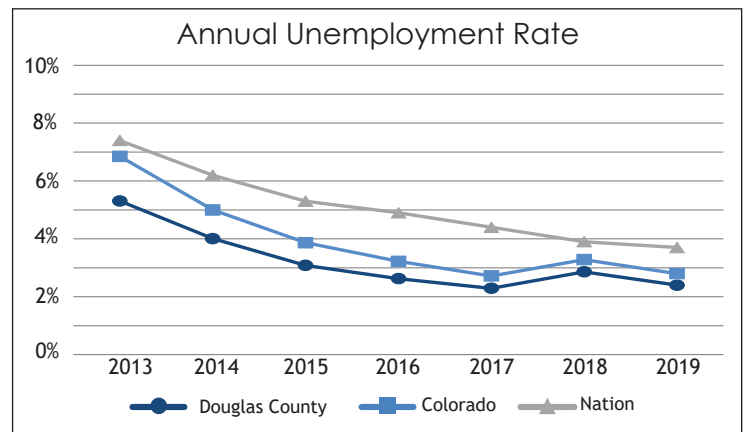

In 2019, jobs located in Douglas County increased 4.1%, for a total of 130,825 jobs. Establishments (businesses) increased 3.5%, for a total of 12,745 businesses that employed at least one person. The average annual wage for jobs located in Douglas County is \$69,726.

	Douglas	Colorado	Nation
Age 25+ with a College Degree	58.1%	40.9%	32.1%
Median Household Income	\$119,730	\$72,331	\$62,843
Per Capita Income	\$55,579	\$41,053	\$35,672

Of all counties in the U.S., Douglas County ranked:

- 15th for population age 25 and over with a college degree
- 9th for the highest median household income

Fifty-one percent of Douglas County residents work outside of the county.

Source for above data: 2019 American Community Survey 5-Year Estimates