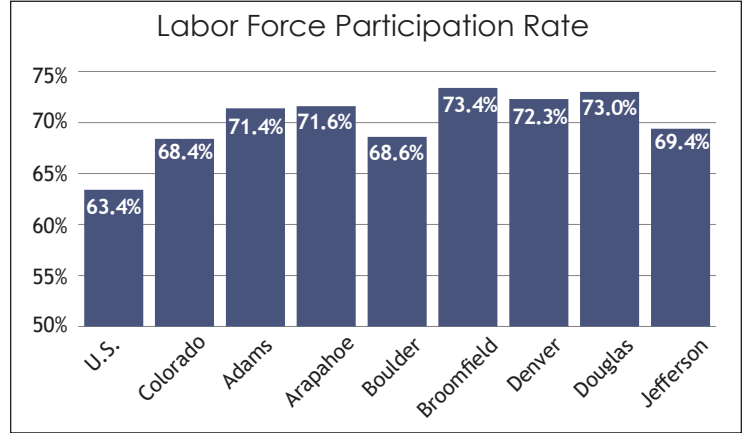

In 2019, jobs located in Douglas County increased 4.1%, for a total of 130,825 jobs. Establishments (businesses) increased 3.5%, for a total of 12,745 businesses that employed at least one person. The average annual wage for jobs located in Douglas County is \$69,726.

	Douglas	Colorado	Nation
Age 25+ with a College Degree	58.1%	40.9%	32.1%
Median Household Income	\$119,730	\$72,331	\$62,843
Per Capita Income	\$55,579	\$41,053	\$35,672

Of all counties in the U.S., Douglas County ranked: