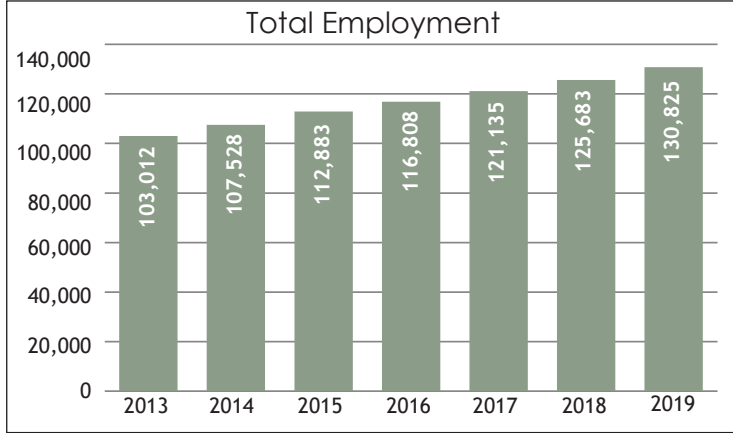

In 2019, jobs located in Douglas County increased 4.1%, for a total of 130,825 jobs. Establishments (businesses) increased 3.5%, for a total of 12,745 businesses that employed at least one person. The average annual wage for jobs located in Douglas County is \$69,726.

	Douglas	Colorado	Nation
Age 25+ with a College Degree	58.1%	40.9%	32.1%
Median Household Income	\$119,730	\$72,331	\$62,843
Per Capita Income	\$55,579	\$41,053	\$35,672

Of all counties in the U.S., Douglas County ranked: