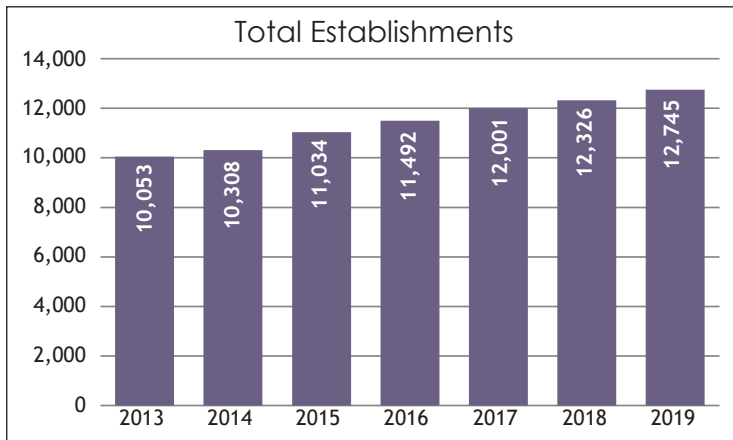

Of all counties in the U.S., Douglas County ranked:

- 15th for population age 25 and over with a college degree
- 9th for the highest median household income

Fifty-one percent of Douglas County residents work outside of the county.

Source for above data: 2019 American Community Survey 5-Year Estimates