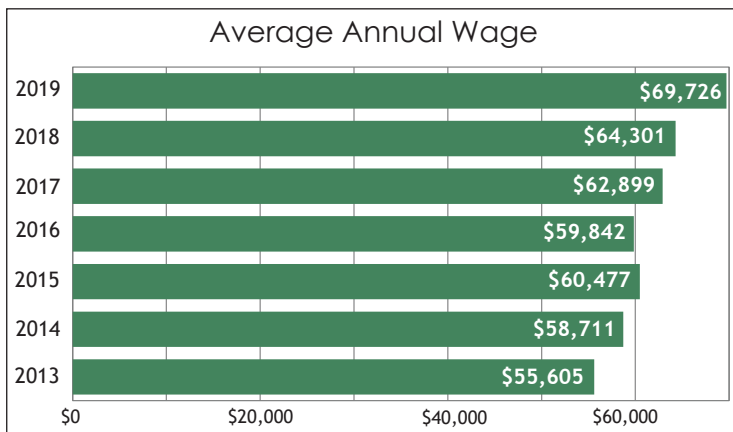

In 2019, jobs located in Douglas County increased 4.1%, for a total of 130,825 jobs. Establishments (businesses) increased 3.5%, for a total of 12,745 businesses that employed at least one person. The average annual wage for jobs located in Douglas County is \$69,726.

	Douglas	Colorado	Nation
Age 25+ with a College Degree	58.1%	40.9%	32.1%
Median Household Income	\$119,730	\$72,331	\$62,843
Per Capita Income	\$55,579	\$41,053	\$35,672

Of all counties in the U.S., Douglas County ranked:

- 15th for population age 25 and over with a college degree
- 9th for the highest median household income

Fifty-one percent of Douglas County residents work outside of the county.

Source for above data: 2019 American Community Survey 5-Year Estimates