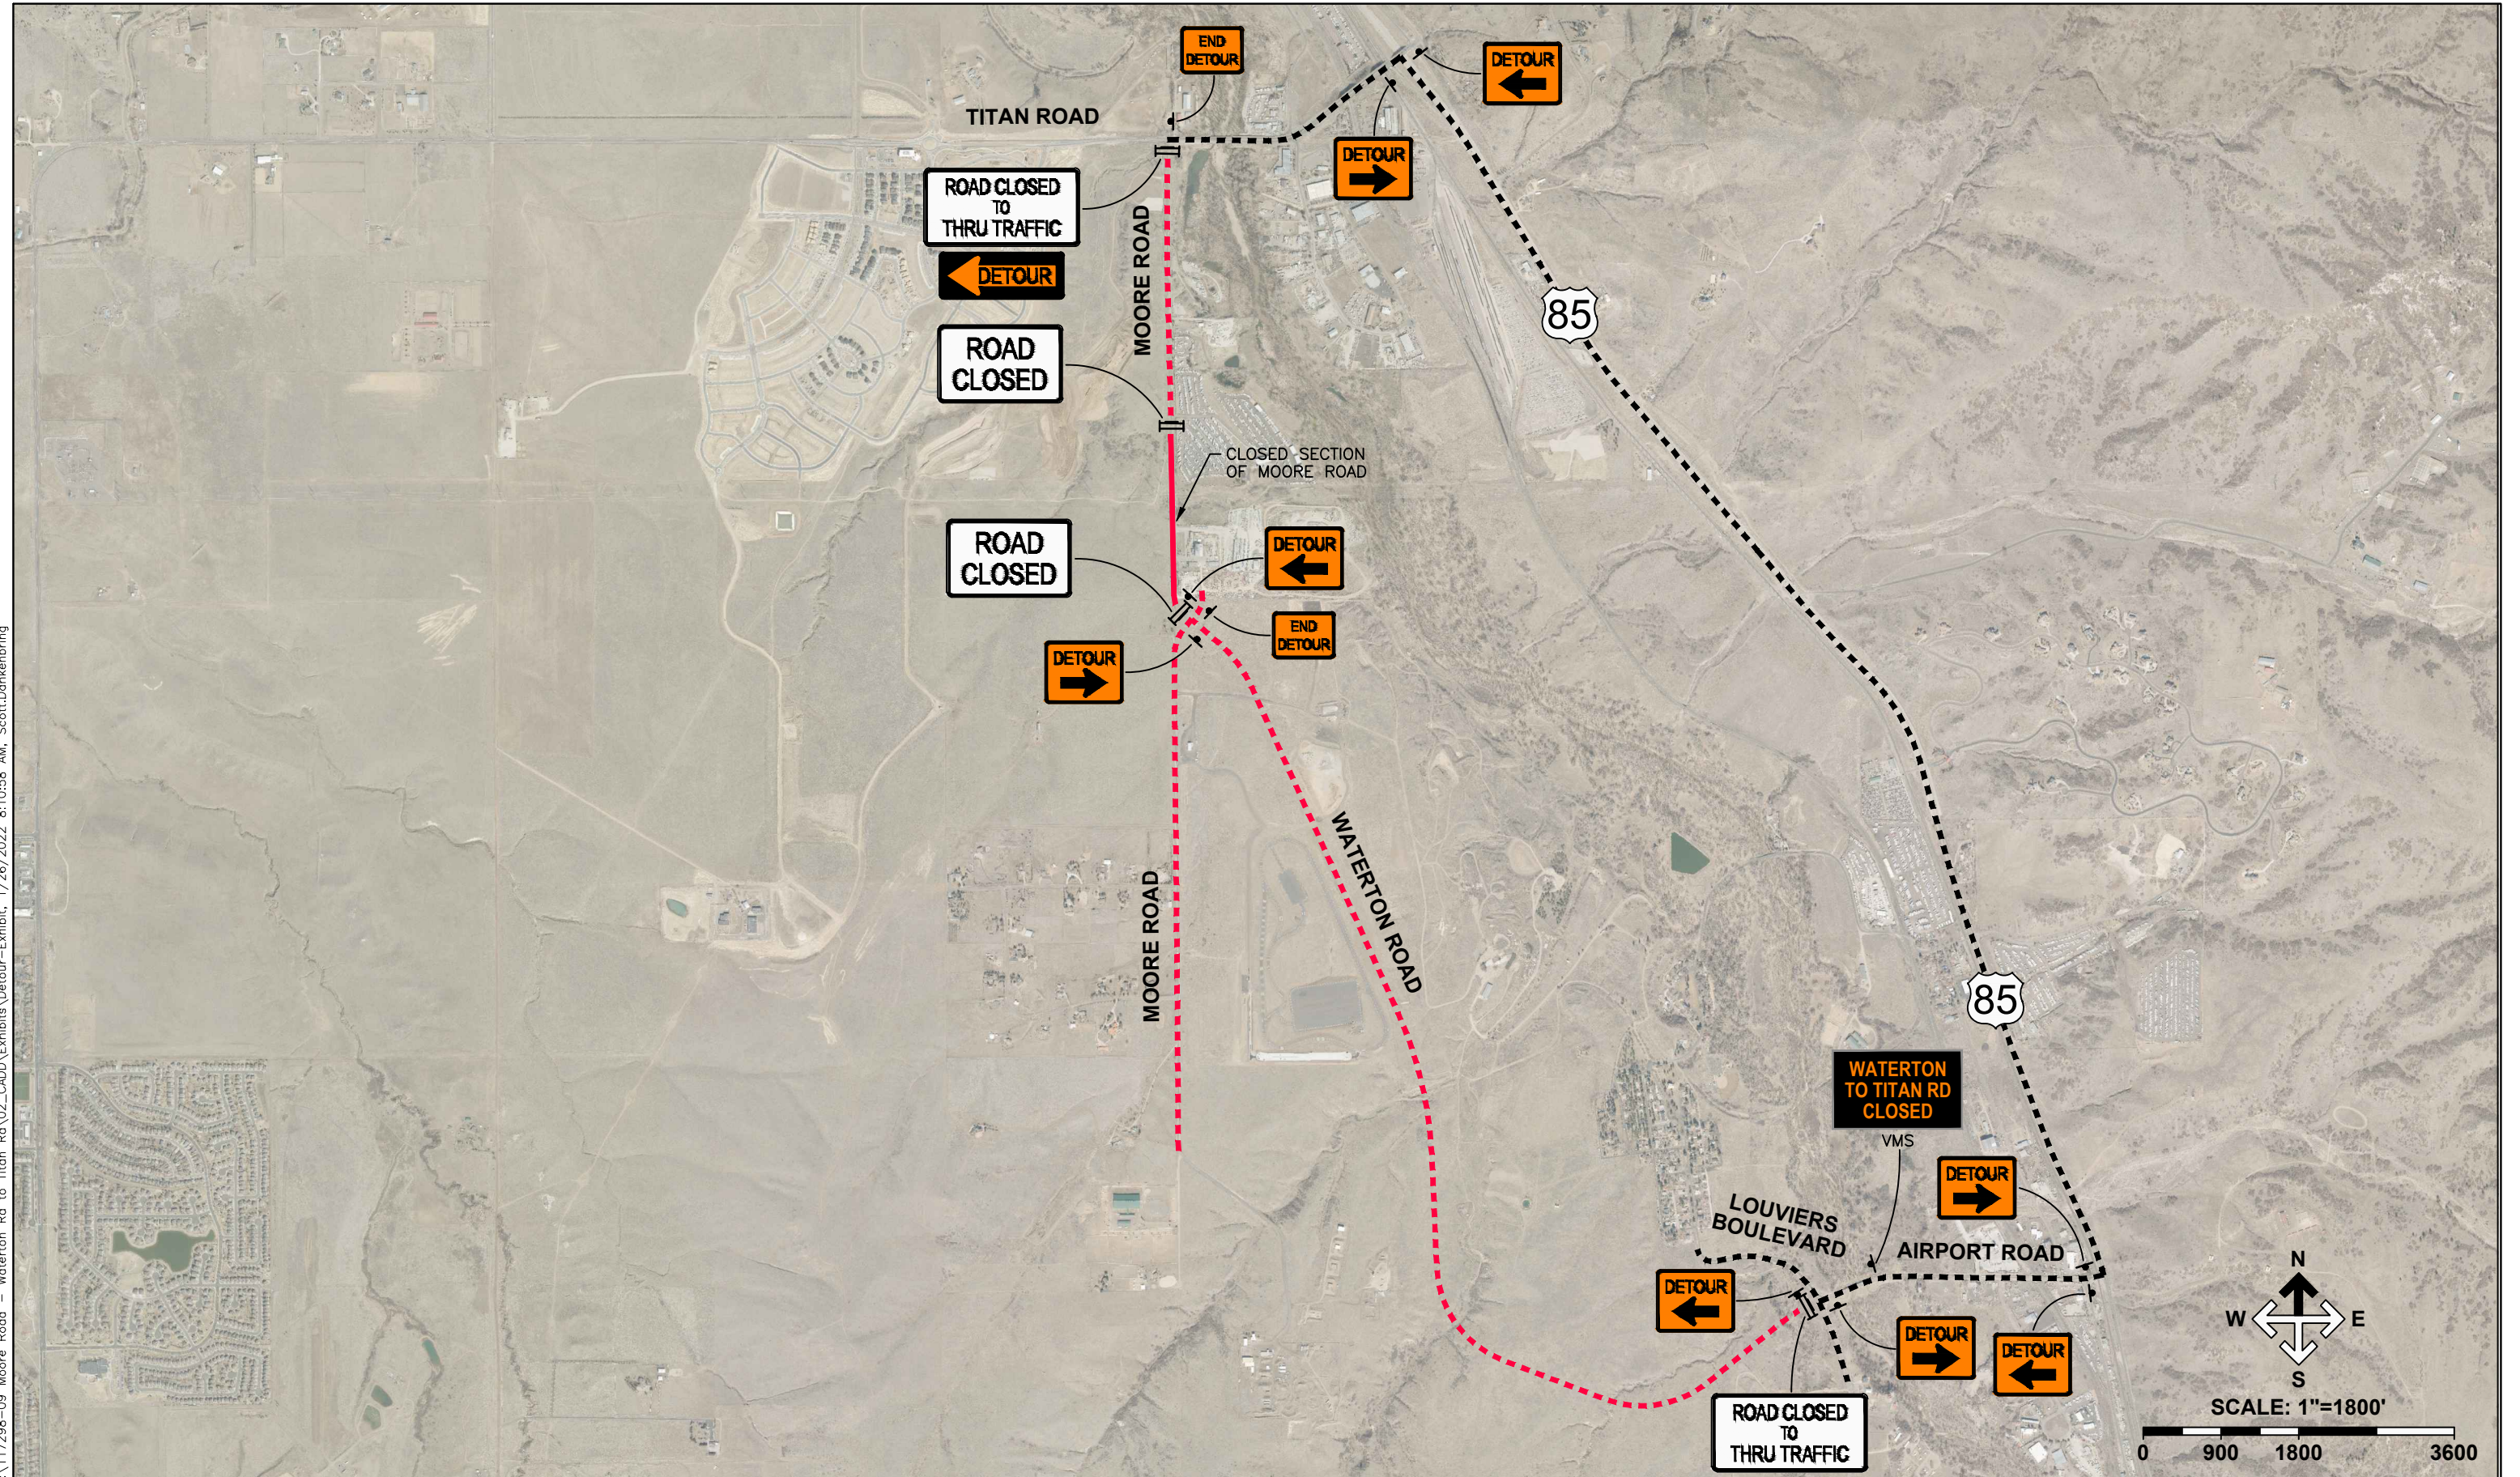

MOORE ROAD (ROAD CLOSURE)

Exhibit A

F:\117298-09 Moore Road - Waterton Rd to Titan Rd\02_CADD\Exhibits\Detour-Exhibit_1/26/2022 8:10:58 AM_Scott.Dankenbring